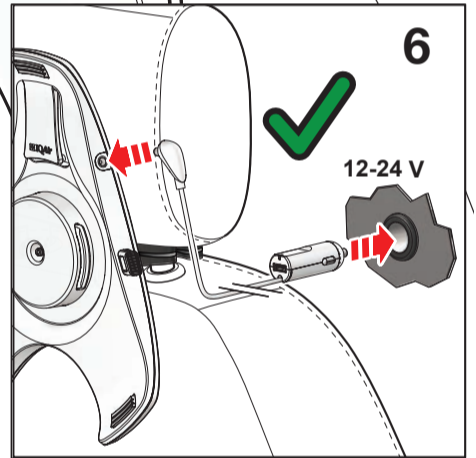

Product Components

- 01 Air purifier
- 02 Car mount
- 03 Belt and buckle
- 04 HyperHEPA[®] Plus filter
- 05 Silencer
- 06 Car power adapter
- 07 Back cover
- 08 Quick Start Guide and User Guide

Produktkomponenten