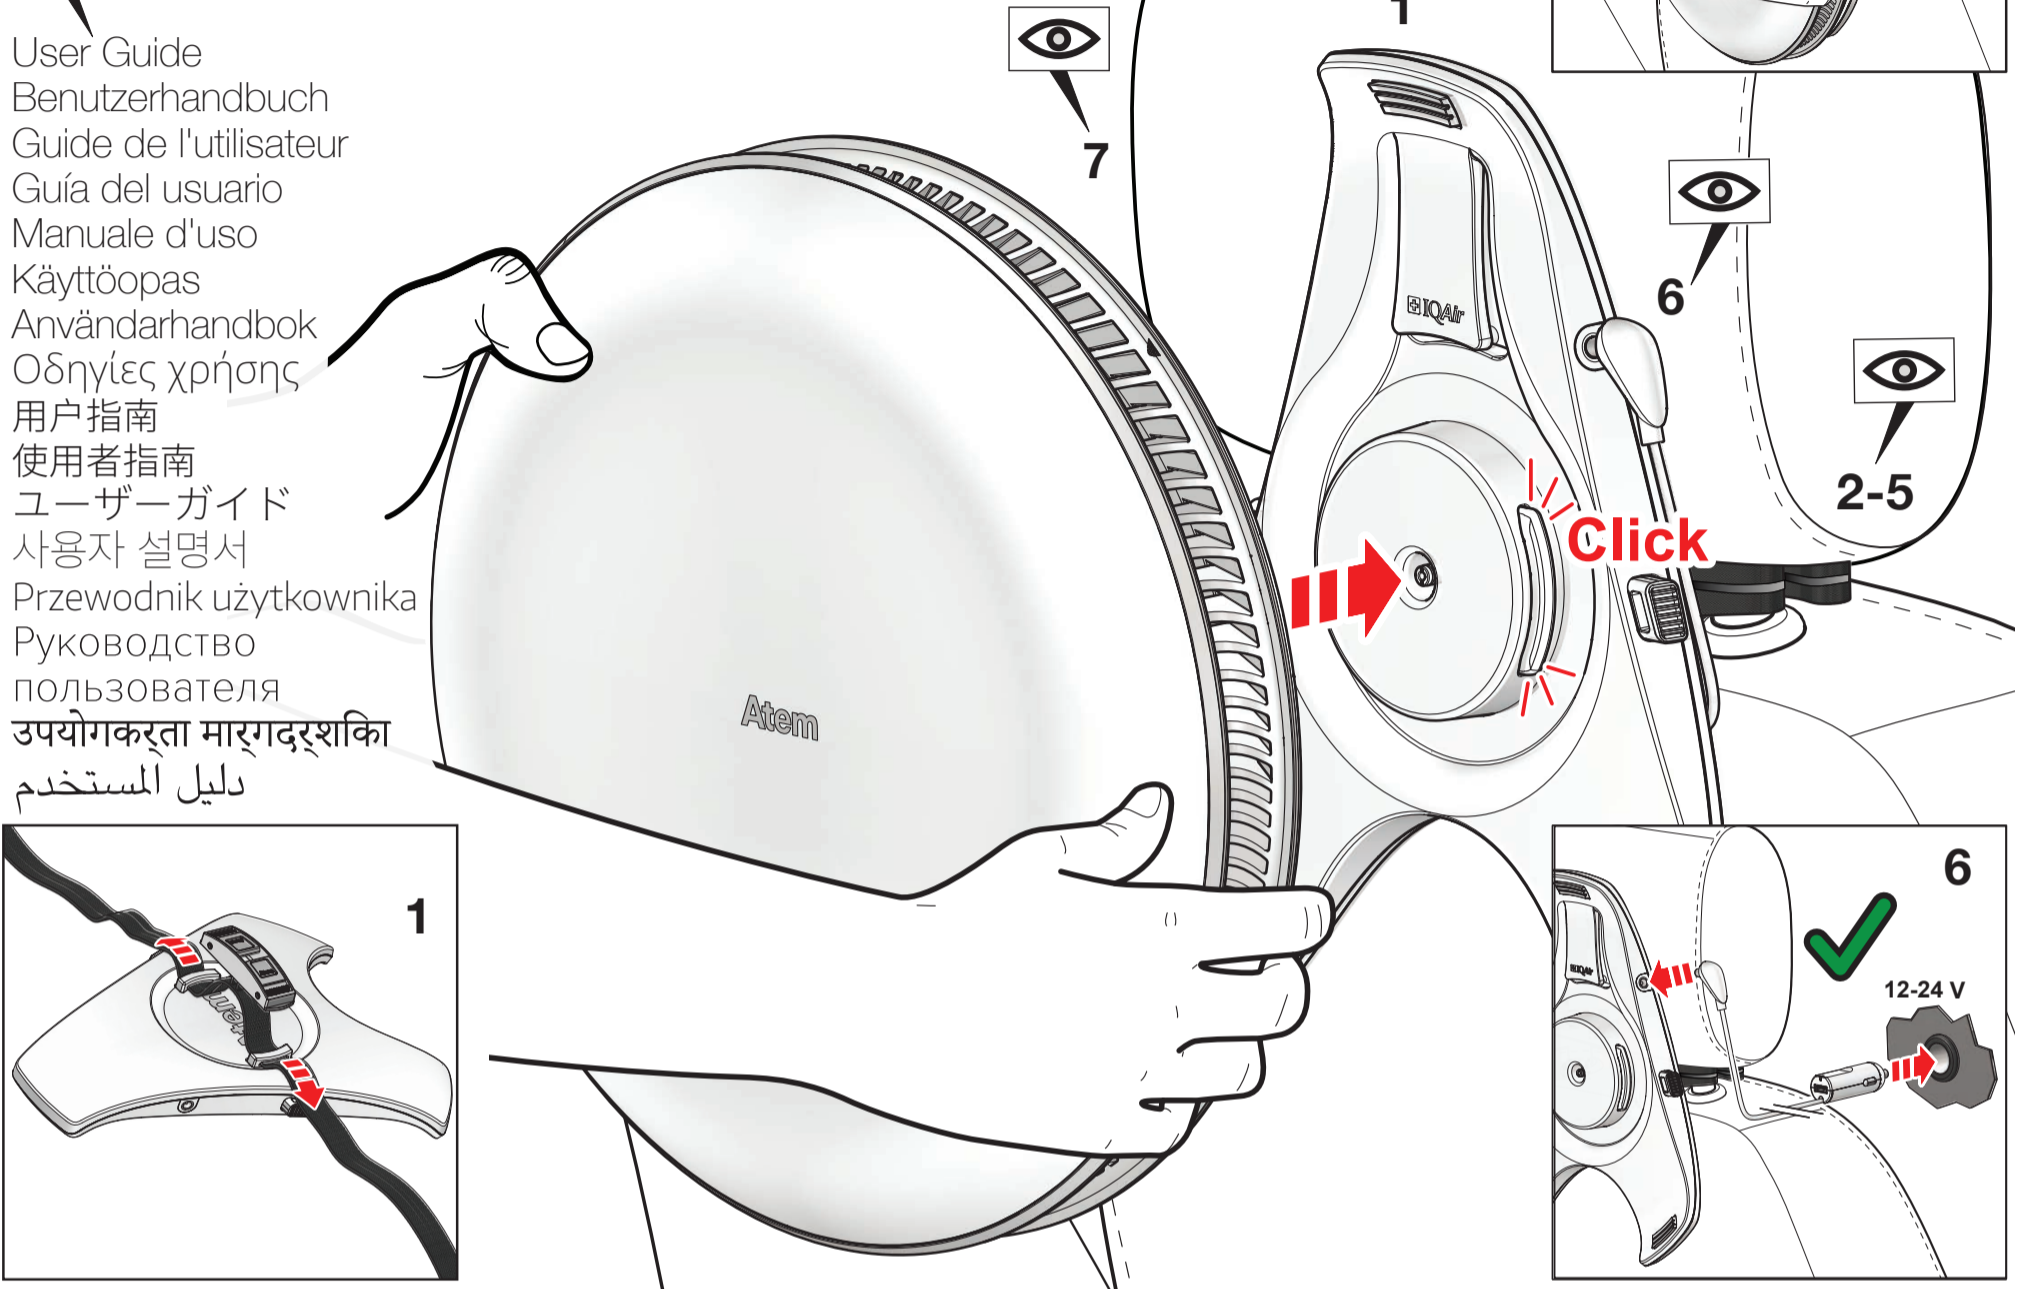

Product Components

- 01 Air purifier
- 02 Car mount
- 03 Belt and buckle
- 04 HyperHEPA[®] Plus filter
- 05 Silencer
- 06 Car power adapter
- 07 Back cover
- 08 Quick Start Guide and User Guide

Produktkomponenten