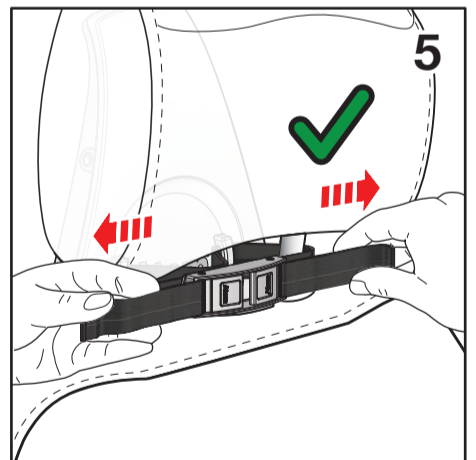

Product Components

- 01 Air purifier
- 02 Car mount
- 03 Belt and buckle
- 04 HyperHEPA[®] Plus filter
- 05 Silencer
- 06 Car power adapter
- 07 Back cover
- 08 Quick Start Guide and User Guide

Produktkomponenten