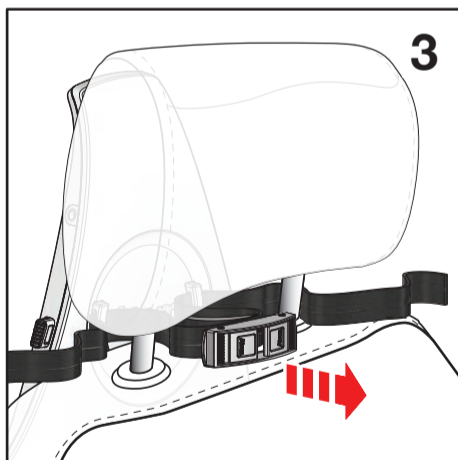

Product Components

- 01 Air purifier
- 02 Car mount
- 03 Belt and buckle
- 04 HyperHEPA[®] Plus filter
- 05 Silencer
- 06 Car power adapter
- 07 Back cover
- 08 Quick Start Guide and User Guide

Produktkomponenten