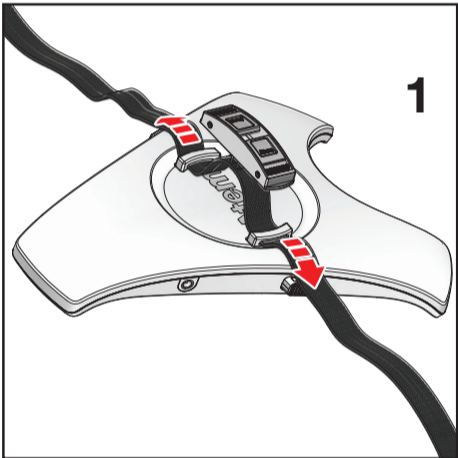

Product Components

- 01 Air purifier
- 02 Car mount
- 03 Belt and buckle
- 04 HyperHEPA[®] Plus filter
- 05 Silencer
- 06 Car power adapter
- 07 Back cover
- 08 Quick Start Guide and User Guide

Produktkomponenten