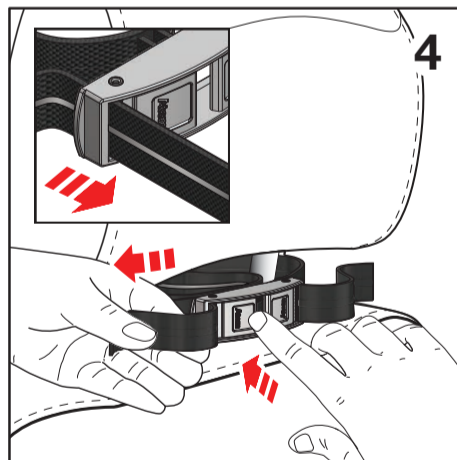

Product Components

- 01 Air purifier
- 02 Car mount
- 03 Belt and buckle
- 04 HyperHEPA[®] Plus filter
- 05 Silencer
- 06 Car power adapter
- 07 Back cover
- 08 Quick Start Guide and User Guide

Produktkomponenten